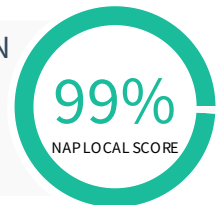

LOCALS BREAKDOWN

Listings Present	3
Listings Checked	3
Presence Score	100%

N [Kow Abundant](#) [↗](#)

A 1071 Fishinger Rd #109, Columbus, OH 43221

P (614) 230-2308

[Link](#) [↗](#)

As of 2/29/2024

100%
SCORE

Detailed Breakdown

Claimed	YES
Listings Present	YES
NAP Consistent	YES

Additional Info

Categories	YES
Website URL Present	YES
Hours Of Operation	YES
Photos Present	YES
Reviews	YES

N [Kow Abundant](#) [↗](#)

A 1071 Fishinger Road Suite 109, Ste 109, Columbus, OH 43221

P (614) 230-2308

[Link](#) [↗](#)

As of 2/13/2024

99%
SCORE

Detailed Breakdown

Claimed	YES
Listings Present	YES
NAP Consistent	YES

Additional Info

Categories	YES
Website URL Present	YES
Hours Of Operation	YES
Photos Present	YES
Reviews	YES