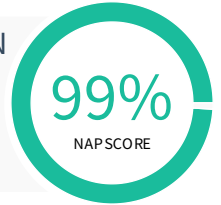

Data Aggregators	Baseline	Status	Your Listing
FOURSQUARE	✓ Found	✓ Synced	As of 3/2/2024
data axle	✓ Found	✓ Synced	Link As of 2/13/2024
Localeze.	✓ Found	✓ Synced	Link As of 2/28/2024

Directories

Your Local Page and Directory scores are based on the number of places in which your listings are present, divided by the number of local page and directories we've checked. Successful scores are most often obtained when all listings are claimed, active and contain consistent information such as business name, and phone number.

DIRECTORIES BREAKDOWN

Listings Present	45
Listings Checked	45
Presence Score	100%

Local Page or Directory	Baseline	Status	Your Listing	Notification
Alignable	✗ Not Found	✓ Synced	As of 3/1/2024 ⌚ This partner does not provide a link back, but do not worry, your data has been submitted.	
BEST OF THE WEB	✗ Not Found	✓ Synced	As of 3/1/2024 ⌚ Link is currently being processed.	
BROWNBOOK.net The Global Business Listing Database	✓ Found	✓ Synced	Link As of 3/1/2024	
BubbleLife	✗ Not Found	✓ Synced	Link As of 3/1/2024	
CHAMBEROFCOMMERCE.CO.VI	✓ Found	✓ Synced	Link As of 3/1/2024	
Citysearch	✗ Not Found	✓ Synced	Link As of 3/1/2024	
City Squares	✓ Found	✓ Synced	Link As of 3/1/2024	
CYLEX	✓ Found	✓ Synced	Link As of 3/1/2024	⚠ Temporary Error: Customer success notified
dexknows	✗ Not Found	✓ Synced	Link As of 3/1/2024	
eLocal.com	✓ Found	✓ Synced	Link As of 3/1/2024	⚠ Temporary Error: Customer success notified
EZlocal.com	✓ Found	✓ Synced	Link As of 3/1/2024	
findopen	✗ Not Found	✓ Synced	Link As of 3/1/2024	
Hotfrog	✗ Not Found	✓ Synced	Link As of 3/1/2024	
iBegin	✓ Found	✓ Synced	Link As of 3/2/2024	
iGlobal	✗ Not Found	✓ Synced	Link As of 3/2/2024	
infobel	✓ Found	✓ Synced	Link As of 3/2/2024	⚠ Temporary Error: Customer success notified
insiderpages	✗ Not Found	✓ Synced	Link As of 3/1/2024