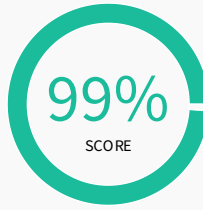

N **Kow Abundant** [↗](#)

A 1071 Fishing Rd Ste 109, Columbus, OH 43221

P (614) 230-2308

[Link](#) [↗](#)

As of 2/10/2024

Detailed Breakdown

Claimed YES

Listings Present YES

NAP Consistent YES

Additional Info

Categories YES

Website URL Present YES

Hours Of Operation YES

Photos Present YES

Reviews NO

✓ Voice Search Readiness

Voice-First Devices are the next big thing. Voice Search is a function that allows users to search the web through spoken voice commands rather than typing. Google Voice Search can be used on both desktop and mobile searches. We check against several parameters that influence voice search and the consistency of your name, address, and phone number in the databases that feed voice search applications.