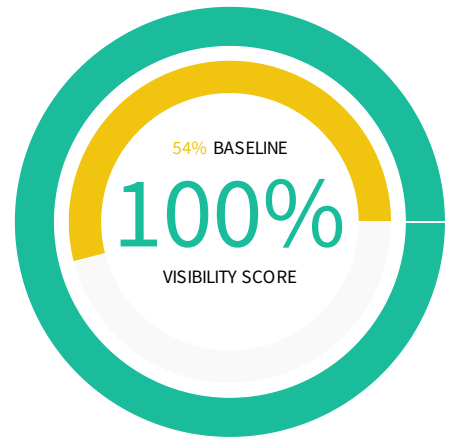

✓ Monthly Progress Report - Where You Are Now

Your monthly progress report includes a Visibility Score, which shows the average of your Google Business Profile, Yelp, Bing Places, NAP Score, and Voice Search Readiness. Successful scores are most often achieved when all listings are claimed, active, and contain consistent information such as business name, address, and phone number. **However, please note that due to the reliance on third-party data and their connection status, there may be instances where we are unable to find a listing that should be present.**

Kow Abundant ↗		
1071 Fishinger Road, Suite 109, Columbus, OH, 43221		
(614) 230-2308		
https://kowabundant.com/		
NAP Score		100%
Directory Score		100%
Presence Score		100%
Local Score		100%
Voice Search Readiness		100%

🏠 Local Pages

The Local Pages score is based on the level of optimization of your listing. We assess various factors that contribute to your overall optimization, including the consistency of your name, address, and telephone numbers, as well as reviews, photos, business description, and more!

LOCALS BREAKDOWN

Listings Present	3
Listings Checked	3
Presence Score	100%

N [Kow Abundant](#) [↗](#)

A 1071 Fishinger Rd #109, Columbus, OH 43221

P (614) 230-2308

[Link](#) [↗](#)

As of 2/29/2024

100%
SCORE

Detailed Breakdown

Claimed	YES
Listings Present	YES
NAP Consistent	YES

Additional Info

Categories	YES
Website URL Present	YES
Hours Of Operation	YES
Photos Present	YES
Reviews	YES

N [Kow Abundant](#) [↗](#)

A 1071 Fishinger Road Suite 109, Ste 109, Columbus, OH 43221

P (614) 230-2308

[Link](#) [↗](#)

As of 2/13/2024

99%
SCORE

Detailed Breakdown

Claimed	YES
Listings Present	YES
NAP Consistent	YES

Additional Info

Categories	YES
Website URL Present	YES
Hours Of Operation	YES
Photos Present	YES
Reviews	YES